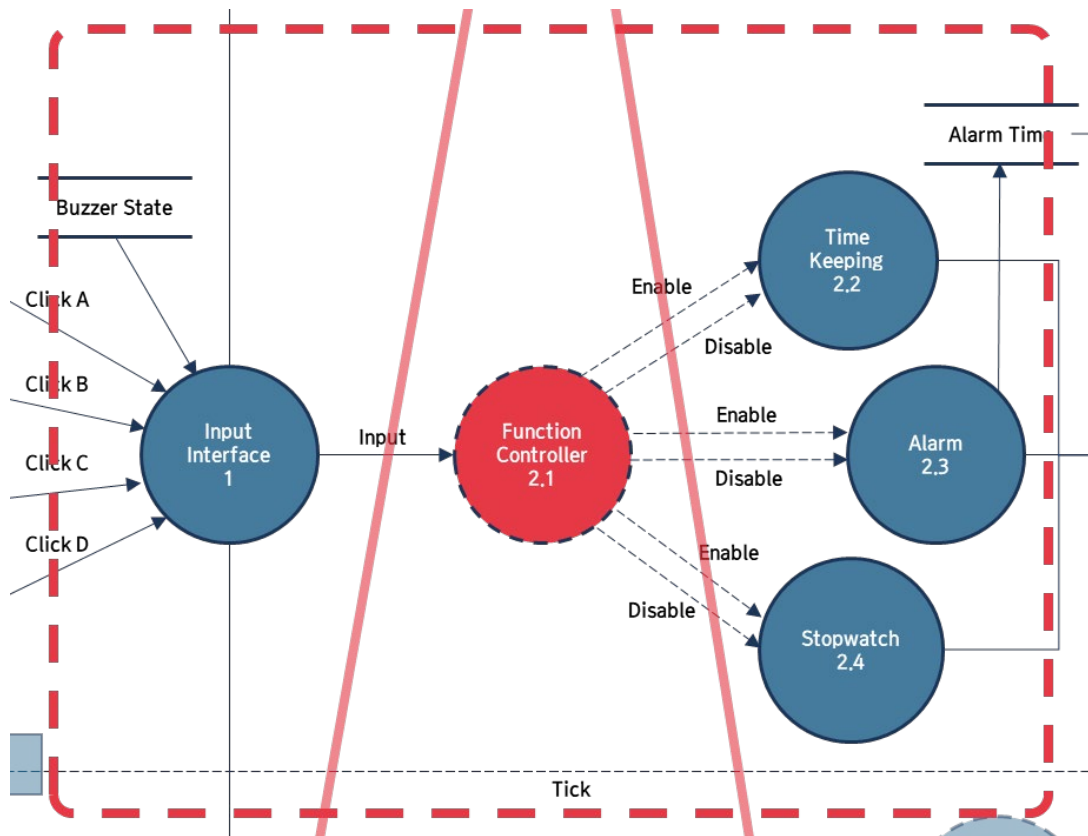

201411979 옥래협

201411295 이상훈

Table of Contents

1	Structured Design	3
1.1	Structured Charts (Transform Analysis)	3
1.1.1	Controllers in Overall DFD.....	3
1.1.2	Function Controller 2.1.....	3
1.1.3	Buzzer Controller 4.1.1	4
1.1.4	Display Controller 4.2.1	4
1.1.5	Display Controller 4.2.1	5
1.2	Structured Charts.....	5

1 Structured Design

1.1 Structured Charts (Transform Analysis)

1.1.1 Controllers in Overall DFD

1.1.2 Function Controller 2.1

1.1.3 Buzzer Controller 4.1.1

1.1.4 Display Controller 4.2.1

1.1.5 Display Controller 4.2.1

1.2 Structured Charts