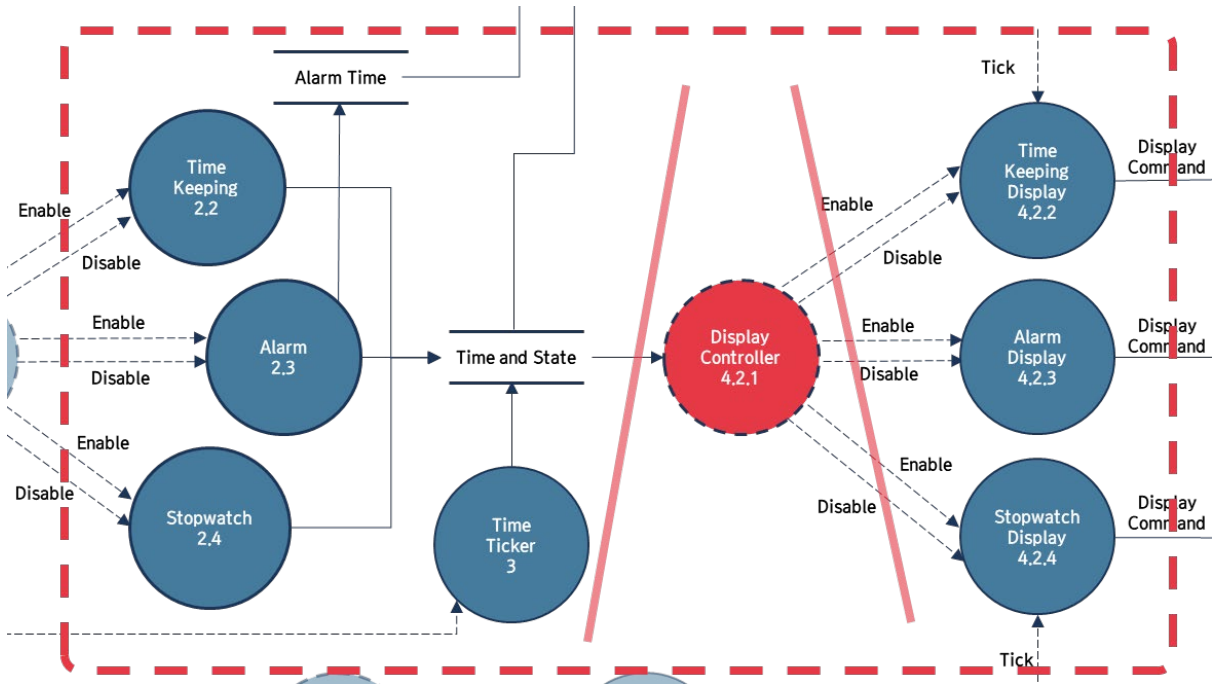

201411979 옥래협

201411295 이상훈

Table of Contents

1	Structured Design	3
1.1	Structured Charts (Transform Analysis)	3
1.1.1	Controllers in Overall DFD.....	3
1.1.2	Function Controller 2.1.....	3
1.1.3	Buzzer Controller 4.1.1	4
1.1.4	Display Controller 4.2.1	4
1.1.5	Display Controller 4.2.1	5
1.2	Structured Charts.....	5

1 Structured Design

1.1 Structured Charts (Transform Analysis)

1.1.1 Controllers in Overall DFD

1.1.2 Function Controller 2.1

1.1.3 Buzzer Controller 4.1.1

1.1.4 Display Controller 4.2.1

1.1.5 Display Controller 4.2.1

1.2 Structured Charts