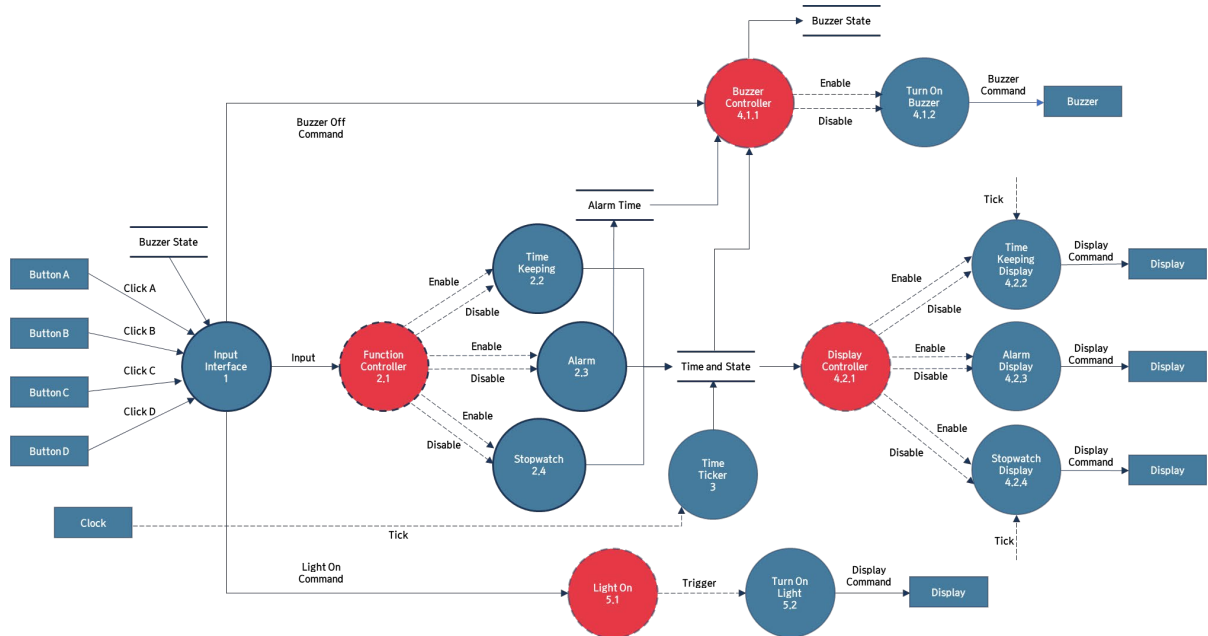

201411979 옥래협

201411295 이상훈

Table of Contents

1	Structured Design	3
1.1	Structured Charts (Transform Analysis)	3
1.1.1	Controllers in Overall DFD.....	3
1.1.2	Function Controller 2.1.....	3
1.1.3	Buzzer Controller 4.1.1	4
1.1.4	Display Controller 4.2.1	4
1.1.5	Display Controller 4.2.1	5
1.2	Structured Charts.....	5

1 Structured Design

1.1 Structured Charts (Transform Analysis)

1.1.1 Controllers in Overall DFD

1.1.2 Function Controller 2.1

1.1.3 Buzzer Controller 4.1.1

1.1.4 Display Controller 4.2.1

1.1.5 Display Controller 4.2.1

1.2 Structured Charts