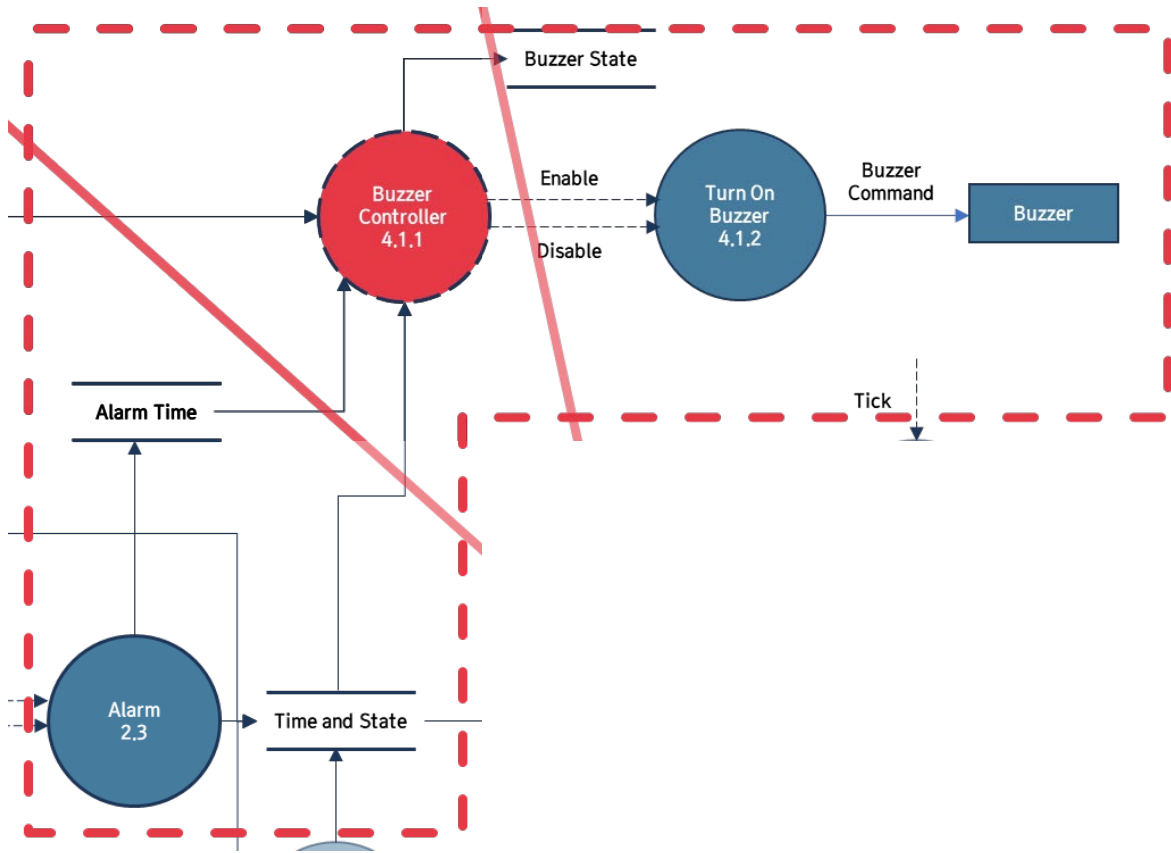

201411979 옥래협

201411295 이상훈

Table of Contents

1	Structured Design	3
1.1	Structured Charts (Transform Analysis)	3
1.1.1	Controllers in Overall DFD.....	3
1.1.2	Function Controller 2.1.....	3
1.1.3	Buzzer Controller 4.1.1	4
1.1.4	Display Controller 4.2.1	4
1.1.5	Display Controller 4.2.1	5
1.2	Structured Charts.....	5

1 Structured Design

1.1 Structured Charts (Transform Analysis)

1.1.1 Controllers in Overall DFD

1.1.2 Function Controller 2.1

1.1.3 Buzzer Controller 4.1.1

1.1.4 Display Controller 4.2.1

1.1.5 Display Controller 4.2.1

1.2 Structured Charts